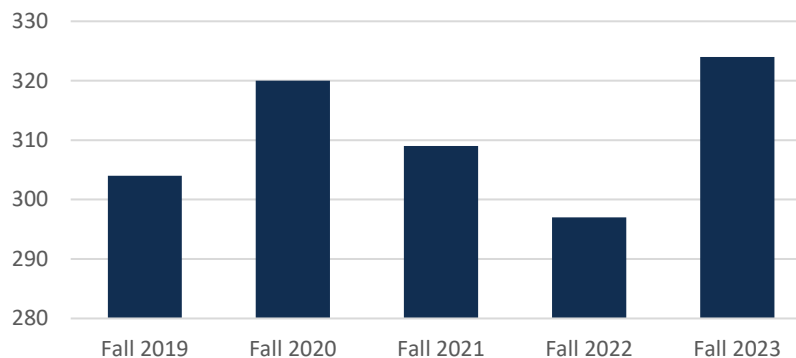

Honors College Profile

Fall 2023

[Honors College Profile.....1](#)

[Honors College Demographics.....2](#)

Honors College Profile	
Total Honors Students	324
Female	74%
Minority	24%
First Generation	13%
In-State Residents	79%
Average High School GPA	3.87
Average ACT Score	27.0
Most Common Majors	
<i>Biology</i>	10%
<i>Psychology</i>	8%
<i>Health and Human Performance</i>	7%
<i>English</i>	6%
<i>Environmental Science</i>	6%

Honors College Enrollment
Fall 2019 - Fall 2023

Honors College Profile

Fall 2023

Honors College Demographics

Honors College Demographics	Fall 2019	Fall 2020	Fall 2021	Fall 2022	Fall 2023
Female	216	225	222	216	241
<i>American Indian</i>	0	0	0	0	0
<i>Asian</i>	8	16	20	22	21
<i>Black</i>	17	19	23	22	22
<i>Hispanic</i>	9	11	10	12	9
<i>International Student</i>	3	3	6	3	3
<i>Native Hawaiian/Pacific Islander</i>	0	0	0	0	0
<i>Not Reported</i>	12	14	7	6	15
<i>Two or More Races</i>	6	4	4	6	1
<i>White</i>	161	158	152	145	170
Male	88	95	87	81	83
<i>American Indian</i>	0	0	0	0	1
<i>Asian</i>	3	2	2	2	4
<i>Black</i>	4	10	9	6	9
<i>Hispanic</i>	3	3	3	6	5
<i>International Student</i>	2	3	3	0	1
<i>Native Hawaiian/Pacific Islander</i>	0	0	0	0	1
<i>Not Reported</i>	6	7	4	2	7
<i>Two or More Races</i>	2	1	2	3	0
<i>White</i>	68	69	64	62	55
Total	304	320	309	297	324