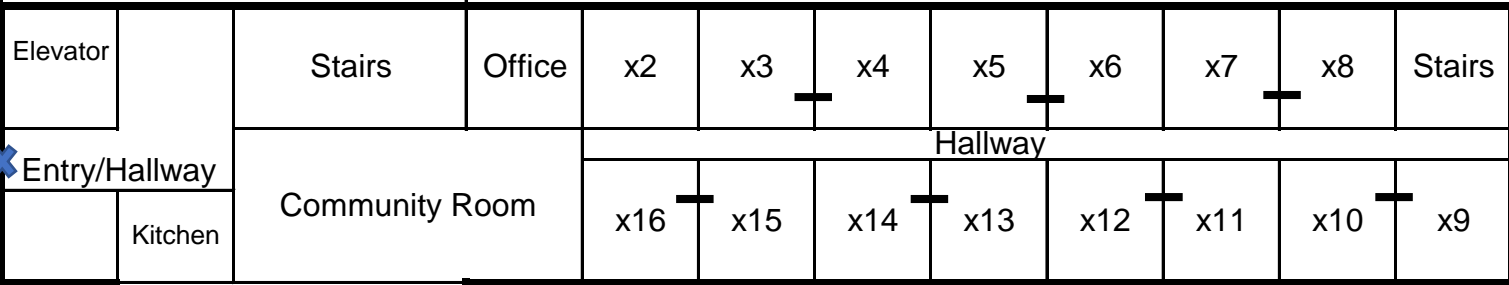

Crossroads Dining Hall

Lockmiller

Dead End

Hunter Hall

Campus Drive

Pfeiffer Hall

Ground Floor Layout

Laundry Room

Dumpster

Lot 21 Reserved

McCallie Ave

Pfeiffer Hall

First and Second Floor Layouts

— designates which suites share a bathroom

✕ Entrance

*This is an example, not all rooms have the same dimensions/layout